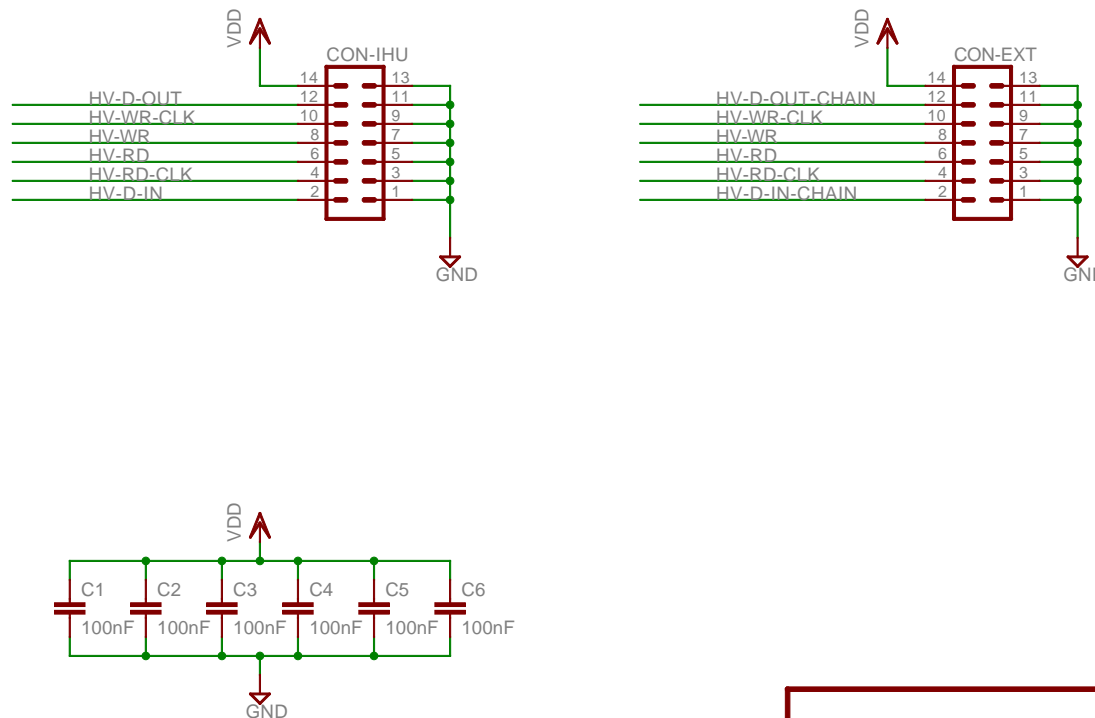

CMOS digital I & O extension board for Ilmari Housekeeper Unit

MASTER IF

ihu-io-ext
11/22/2002 11:37:37
Sheet: 1/3